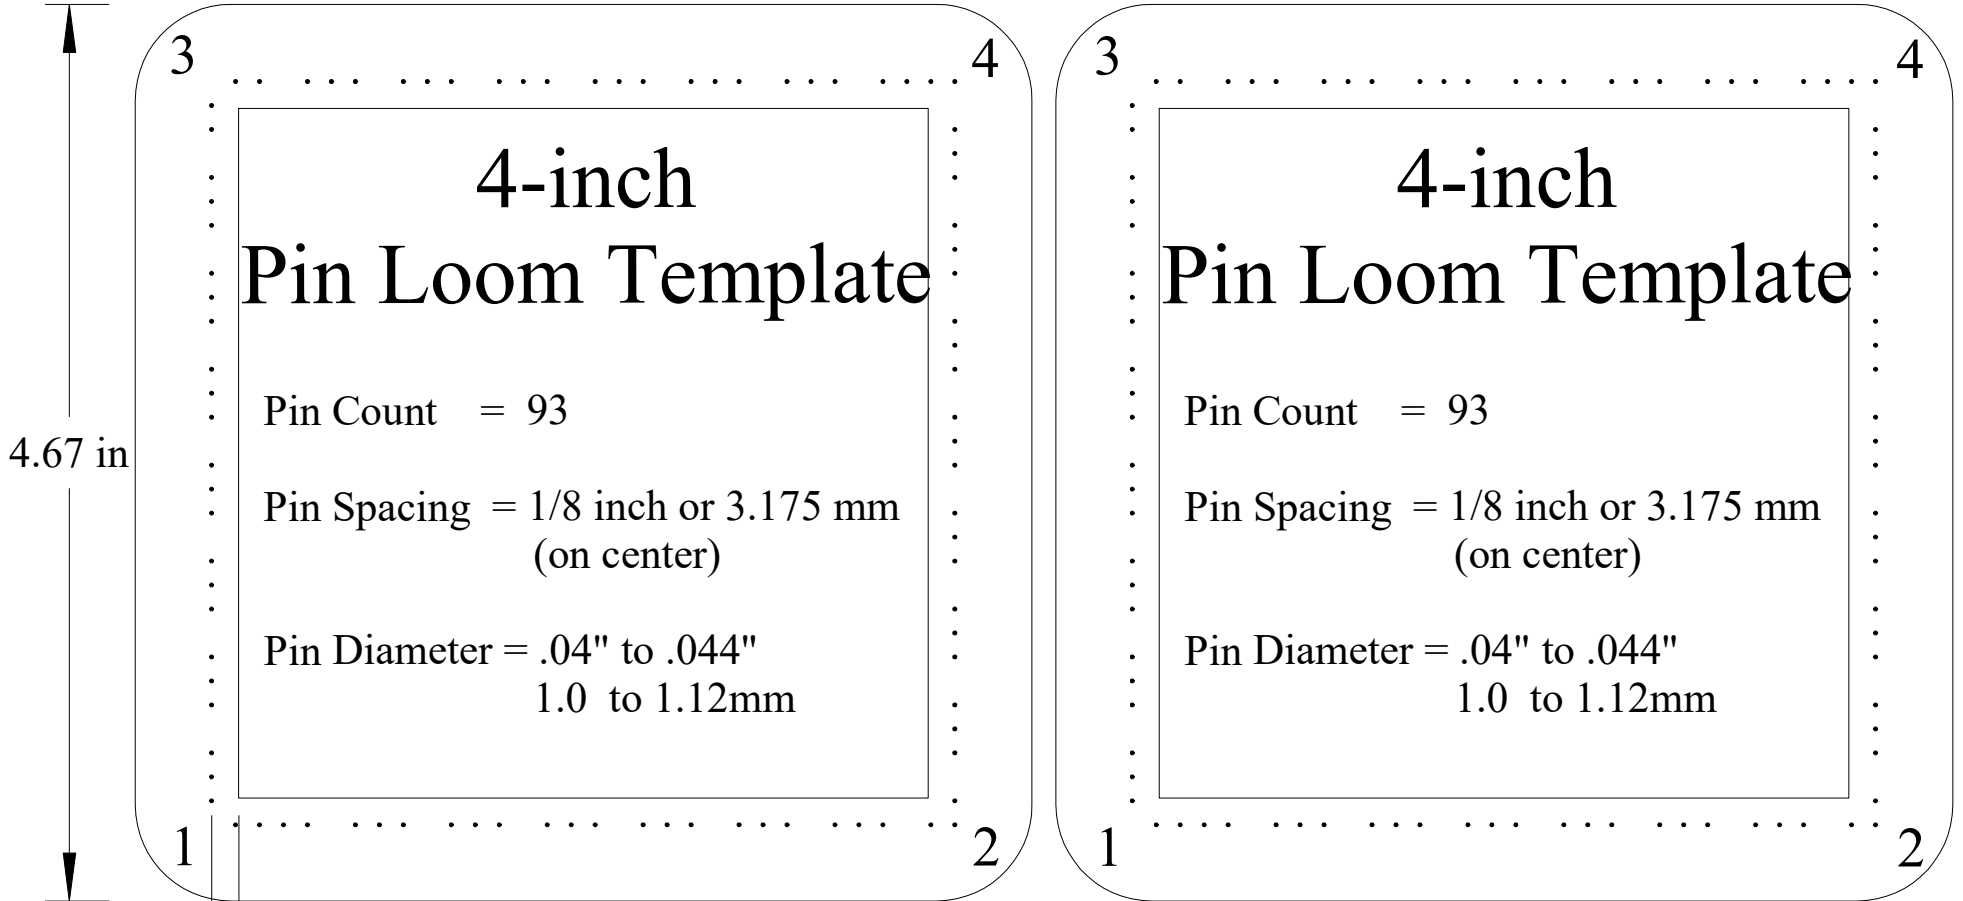

Frame
width
0.54 in

4.67 in

0.14 in

Distance from
pin centers to
inner frame edge